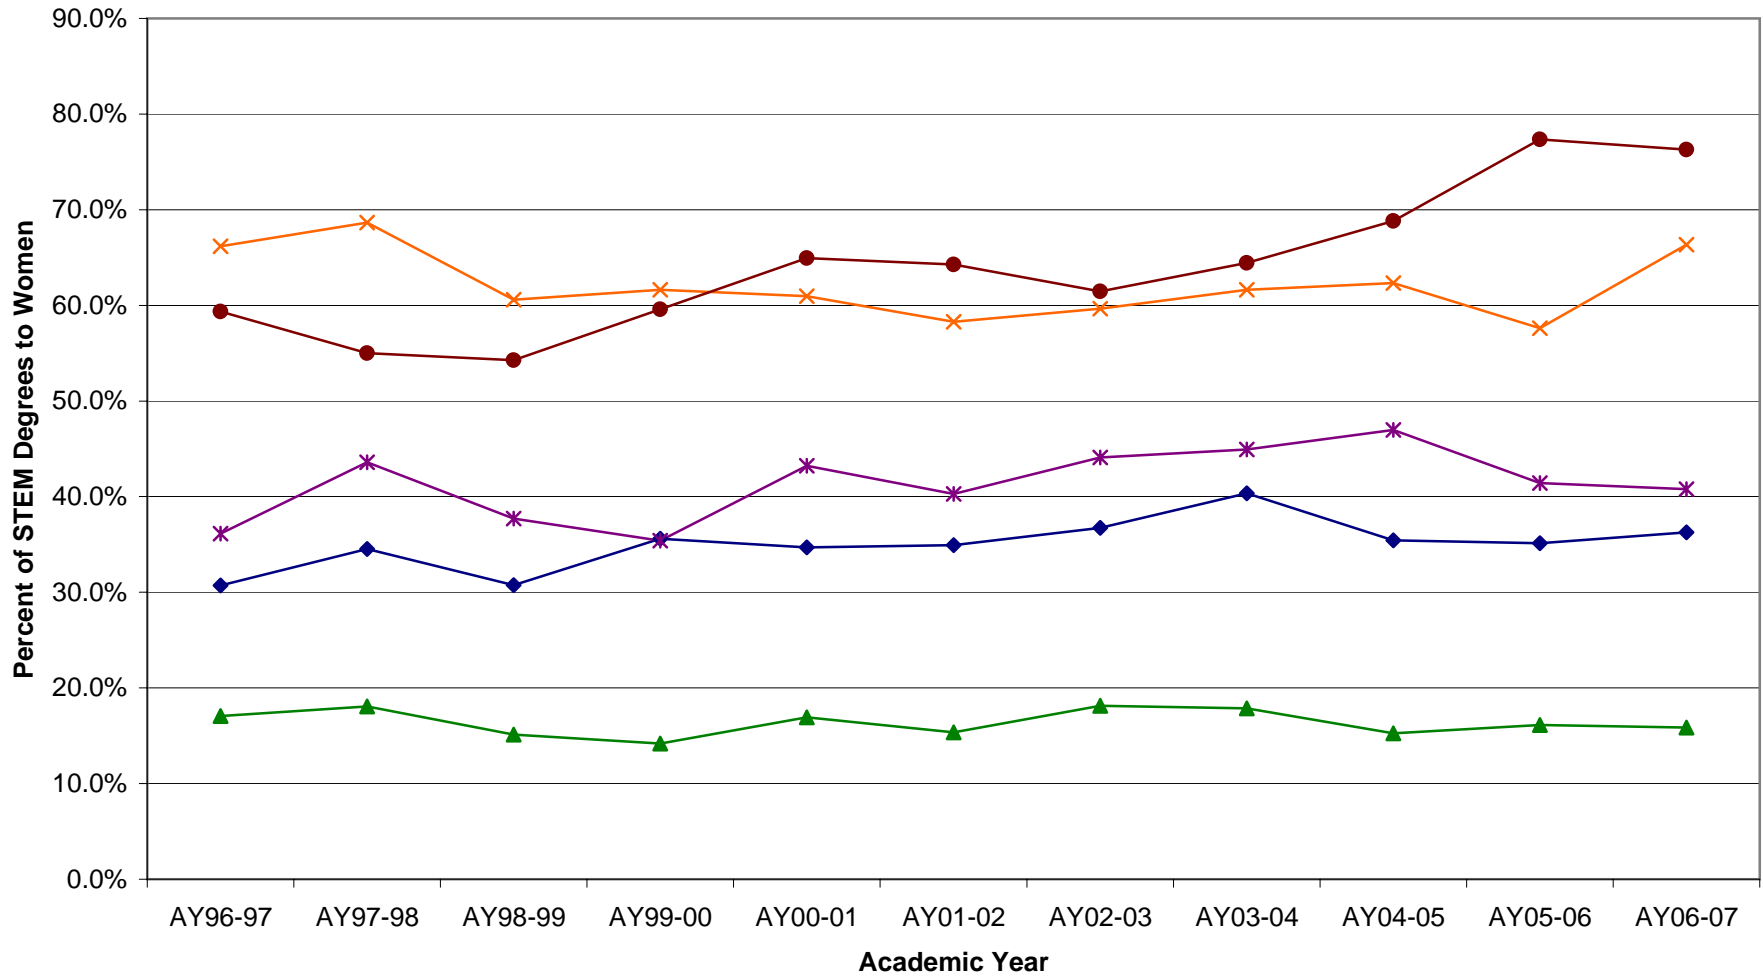

## Percentage of BS & Professional Degrees Awarded to Women in STEM Fields Iowa State University

◆ AGLS   
 ▲ Engr   
 × HS   
 ✱ LAS   
 ● Vet Med