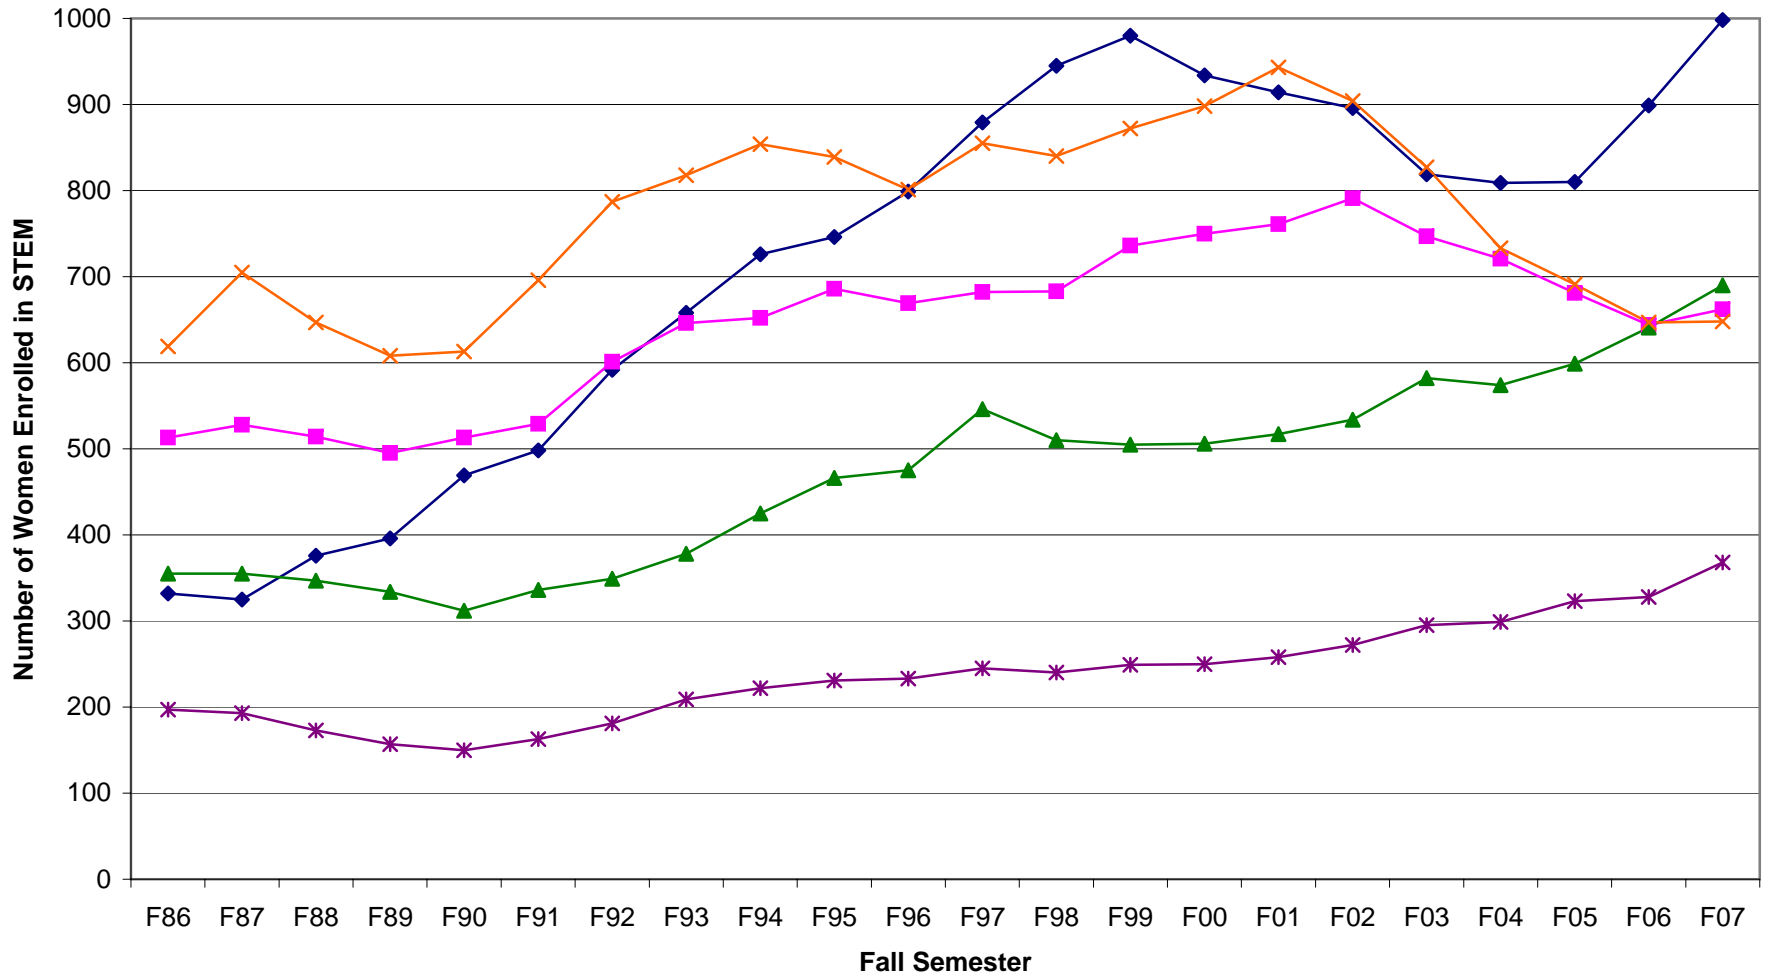

**Number of Undergraduate & Professional (Vet Med) Women in STEM Fields
Iowa State University**

◆ Agriculture & Life Sciences
 ■ Engineering
 ▲ Human Sciences
 × Liberal Arts & Sciences
 ✱ Veterinary Medicine